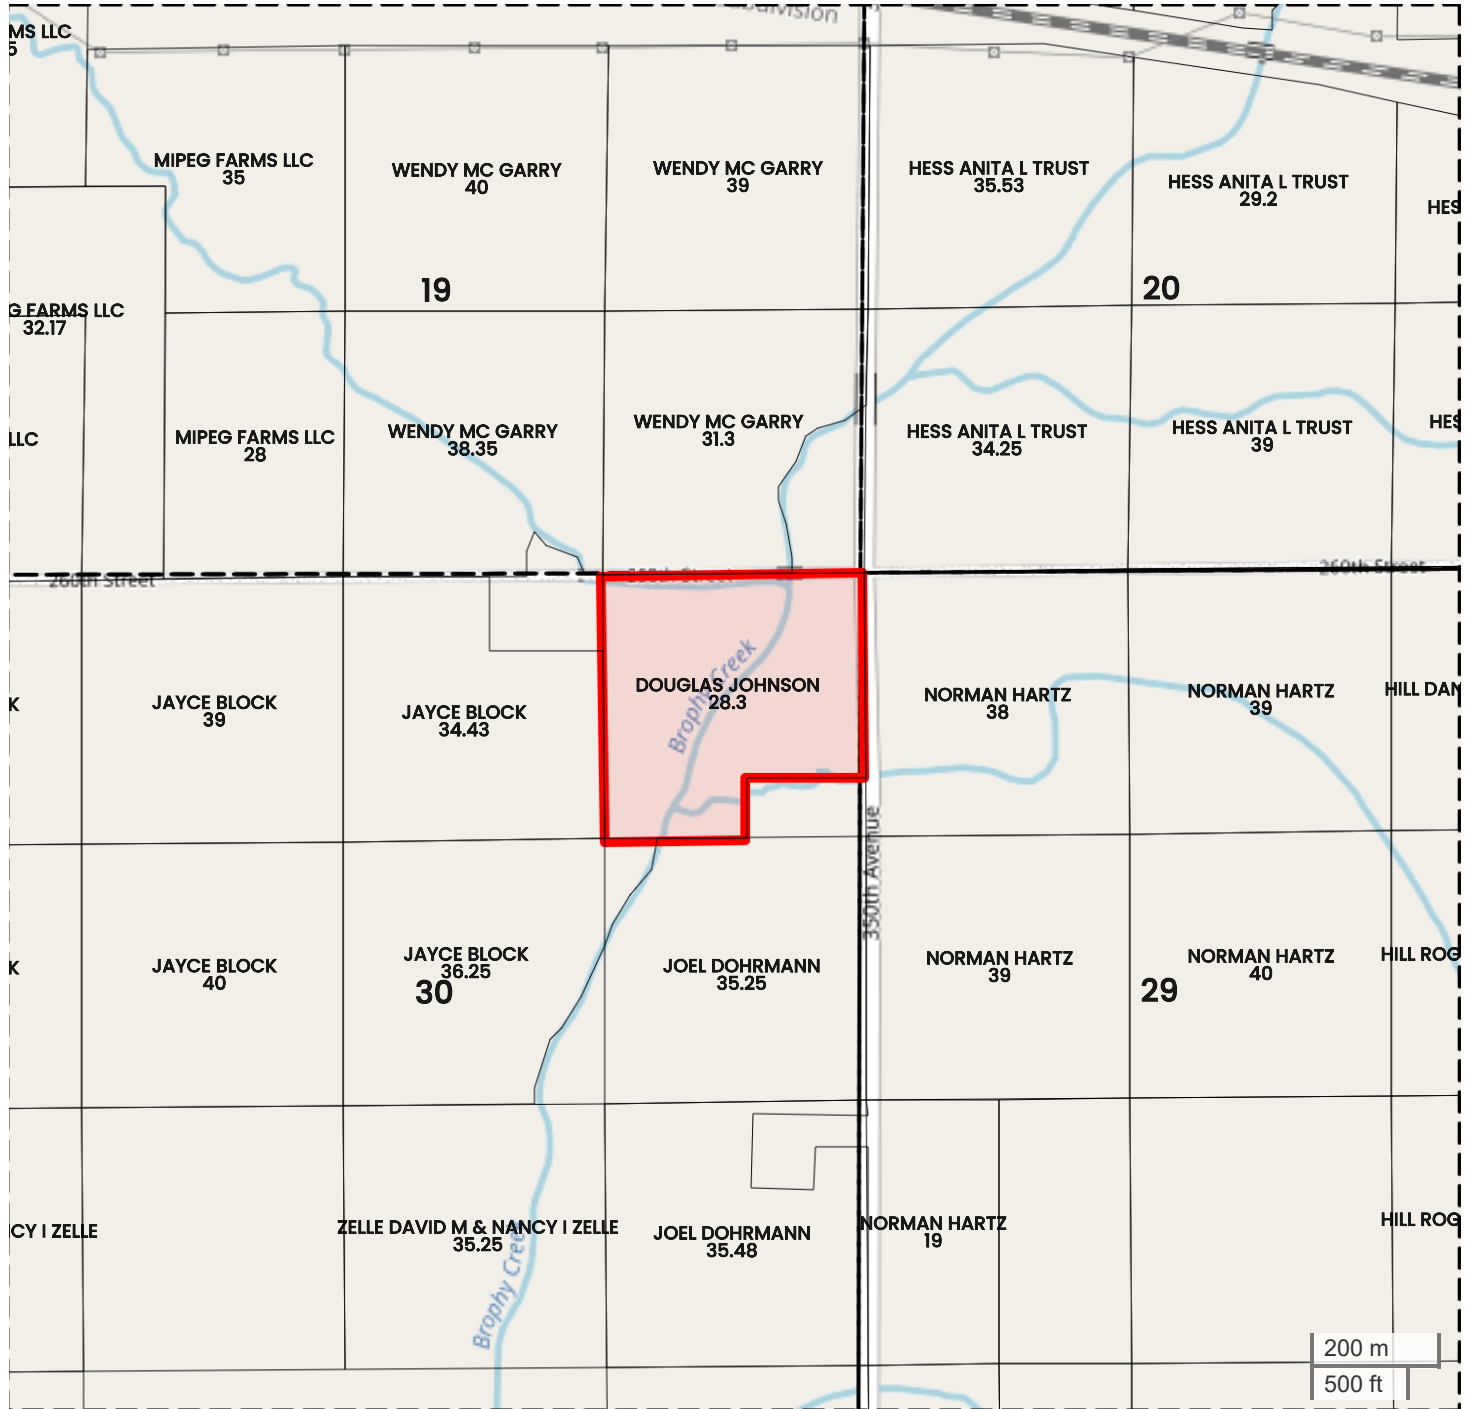

36A CLINTON CO. (36.00 AC TOTAL, 12.00 AC TILLABLE)

PLAT MAP

Center: 41.799246, -90.415657

30-81N-5E

Eden Township

Clinton County, IA

FarmWorth, LLC makes no warranties, express or implied, regarding the accuracy of any information provided through FarmWorth.com. User is solely responsible for independently verifying all information prior to use and waives any claims against FarmWorth, LLC arising from inaccuracies in such information.